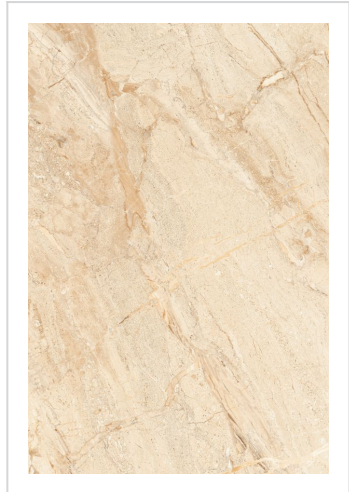

QUTONE
INNOVATIONS & MORE...

INDIA'S
LUXURY TILE
BRAND

qutoneceramic.com

1200 x 1800 MM

RASINA SILK (Silk)

RASINA SILK (SILK)

Size:
1200 x 1800 MM

Surface:
Silk (Book-Match)