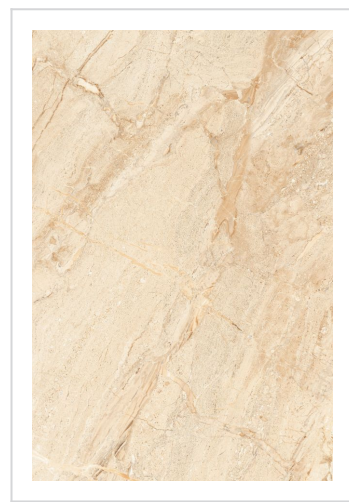

QUTONE
INNOVATIONS & MORE...

INDIA'S
LUXURY TILE
BRAND

qutoneceramic.com

1200 x 1800 MM

RASINA SILK (Silk)

RASINA SILK (SILK)

Size:
1200 x 1800 MM

Surface:
Silk (Book-Match)