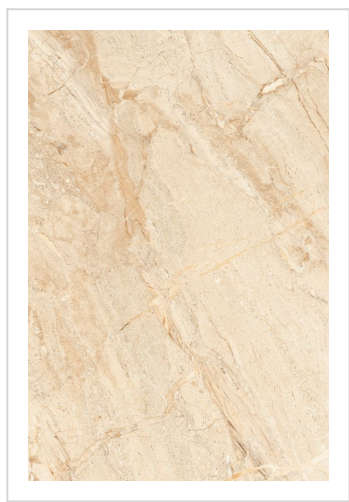

QUTONE
INNOVATIONS & MORE...

INDIA'S
LUXURY TILE
BRAND

qutoneceramic.com

1200 x 1800 MM

RASINA SILK (Silk)

RASINA SILK (SILK)

Size:
1200 x 1800 MM

Surface:
Silk (Book-Match)