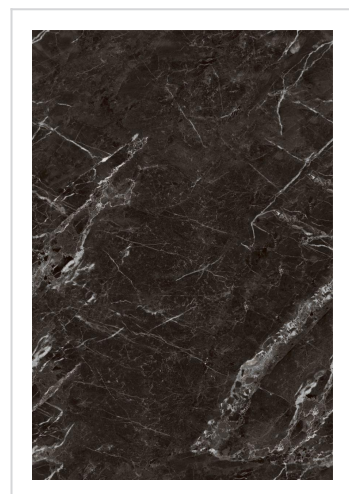

QUTONE
INNOVATIONS & MORE...

INDIA'S
LUXURY TILE
BRAND

qutoneceramic.com

1200 x 1800 MM

DARK PIETRA (P)

DARK PIETRA (P)

Size:
1200 x 1800 MM

Surface:
Polished