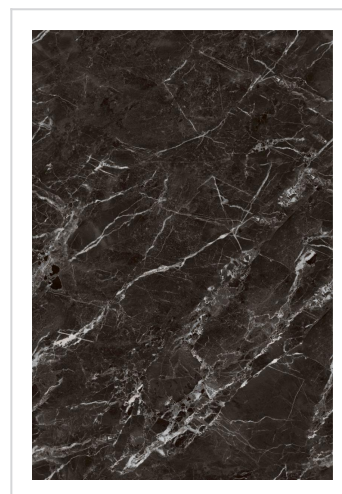

QUTONE
INNOVATIONS & MORE...

INDIA'S
LUXURY TILE
BRAND

qutoneceramic.com

1200 x 1800 MM

DARK PIETRA (P)

DARK PIETRA (P)

Size:
1200 x 1800 MM

Surface:
Polished