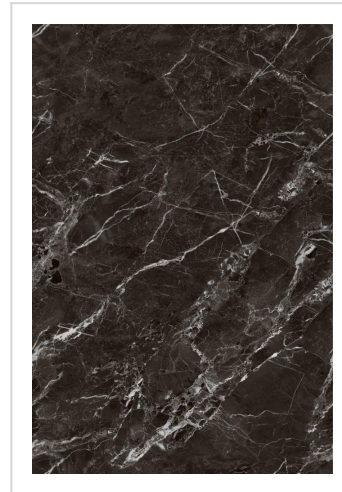

QUTONE
INNOVATIONS & MORE...

INDIA'S
LUXURY TILE
BRAND

qutoneceramic.com

1200 x 1800 MM

DARK PIETRA (P)

DARK PIETRA (P)

Size:
1200 x 1800 MM

Surface:
Polished