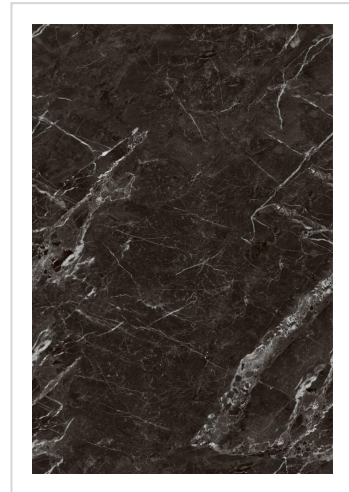

QUTONE
INNOVATIONS & MORE...

INDIA'S
LUXURY TILE
BRAND

qutoneceramic.com

1200 x 1800 MM

DARK PIETRA (P)

DARK PIETRA (P)

Size:
1200 x 1800 MM

Surface:
Polished