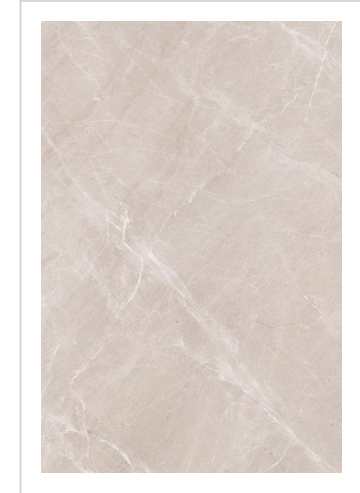

QUTONE
INNOVATIONS & MORE...

INDIA'S
LUXURY TILE
BRAND

qutoneceramic.com

1200 x 1800 MM

DEPARTURES				
TIME	DESTINATION	FLIGHT	GATE	REMARKS
12:39	BERLIN	BA 903	31	CANCELLED
12:57	SYDNEY	QF5723	27	CANCELLED
13:08	TORONTO	AC5984	22	CANCELLED
13:08	TOKYO	JL 808	41	CANCELLED
13:21	TOKYO	CX5471	29	CANCELLED
13:37	HONG KONG	3X001	30	CANCELLED
13:46	MADRID	IB3941	30	CANCELLED
14:19	LONDON	LH5021	28	CANCELLED
14:35	NEW YORK	AA 997	11	CANCELLED
14:54	PARIS	AF5870	23	CANCELLED
15:10	ROME	AZ5324	43	CANCELLED

BELGIAN BEIGE (P)

BELGIAN BEIGE (P)

Size:
1200 x 1800 MM

Surface:
Polished

Series:
iMarble

LOUNGE

DEPARTURES				
TIME	DESTINATION	FLIGHT	GATE	REMARKS
11:00	BERLIN	BA 803	31	CANCELLED
11:10	FRANKFURT	QF3723	27	CANCELLED
11:00	TORONTO	AC3884	22	CANCELLED
11:15	TOKYO	JL 806	15	CANCELLED
11:30	HONG KONG	CX571	23	CANCELLED
11:40	MADRID	IB3841	30	CANCELLED
11:18	LOS ANGELES	UA1201	28	CANCELLED
11:35	NEW YORK	AA 807	11	CANCELLED
11:50	PARIS	AF3370	23	CANCELLED
11:30	ROME	AZ3304	43	CANCELLED