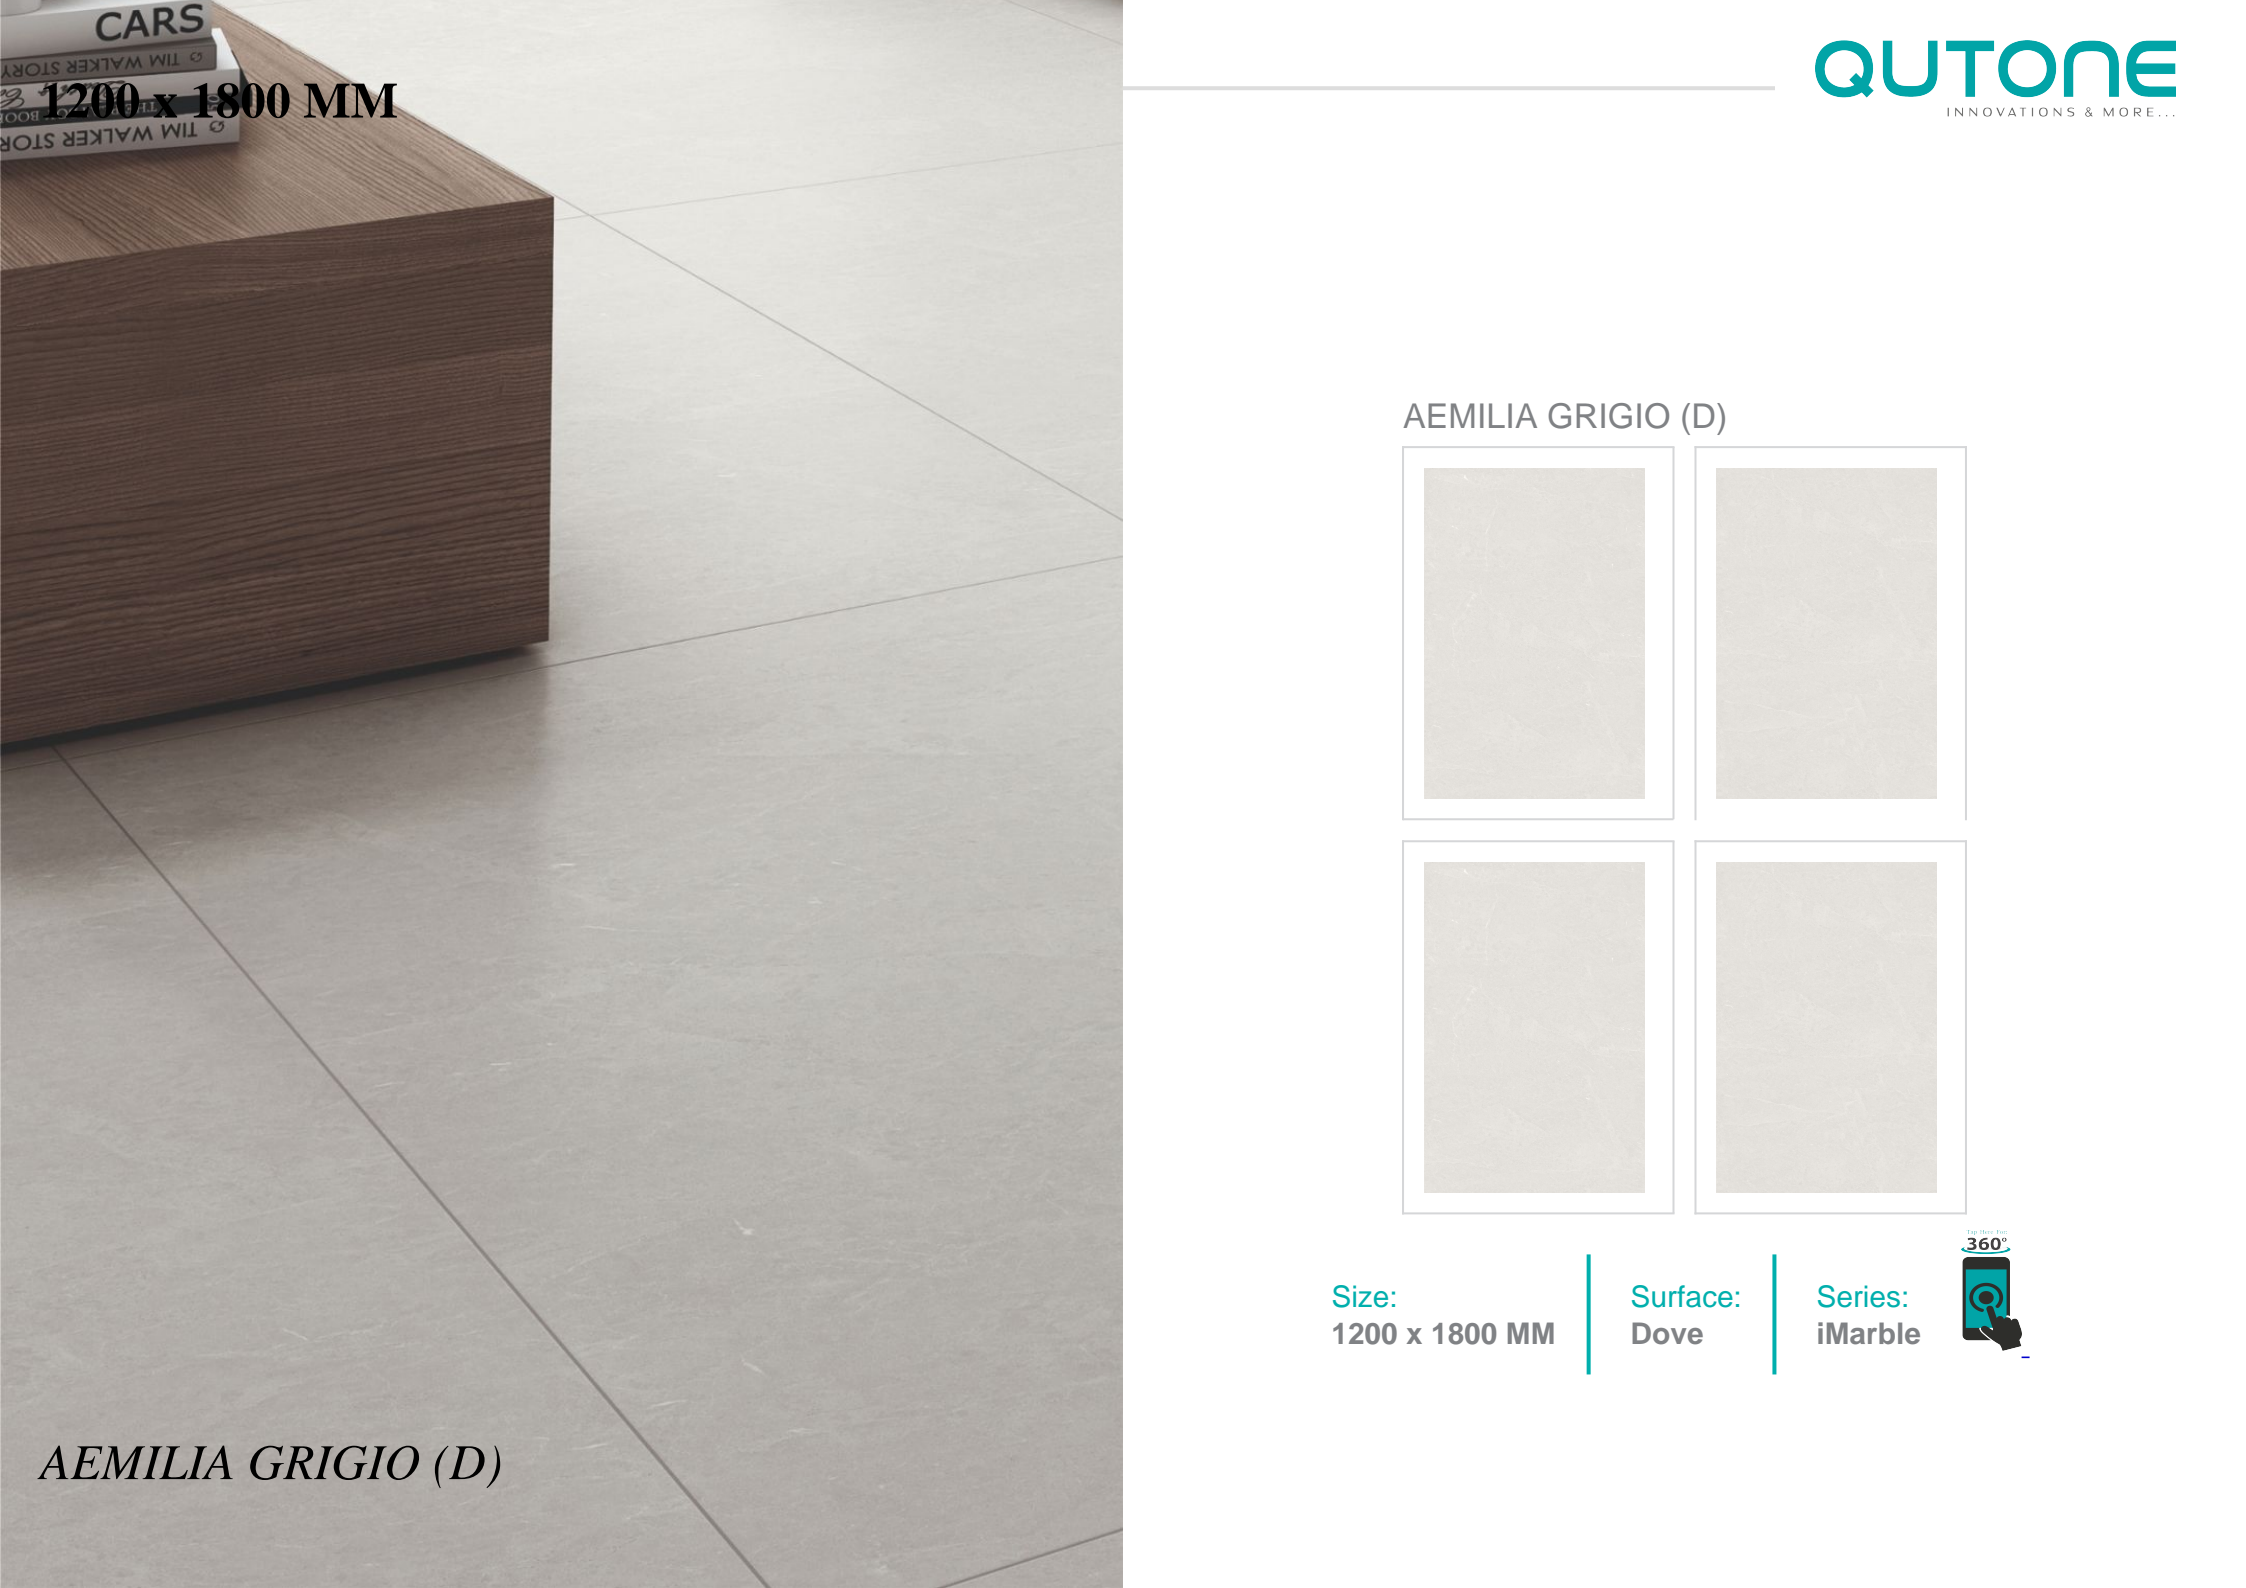

QUTONE
INNOVATIONS & MORE...

INDIA'S
LUXURY TILE
BRAND

qutoneceramic.com

1200 x 1800 MM

AEMILIA GRIGIO (D)

Size:
1200 x 1800 MM

Surface:
Dove

Series:
iMarble